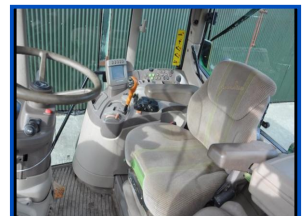

John Deere 6930 Premium

£POA

- 50 KMH Auto Quad Gear Box
- TLS and Cab Suspension
- 4 Electric Spools plus Hitch Spool
- Front Weights
- Spoil Buttons on Outside Mud Guard
- One Owner

Product Details	
Category/Type	Tractors
Make	John Deere
Model	6930 Premium
Year	2009
Hours	-