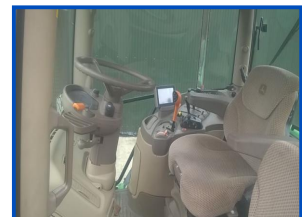

John Deere 6140R

£POA

50km autoquad gearbox. Front and cab suspension. 50% tyres Excellent condition. Low hours.

Product Details	
Category/Type	Tractors
Make	John Deere
Model	6140R
Year	2013
Hours	3415

10-12 Carhill Road, Garvagh, Coleraine, N Ireland, BT51 5NJ